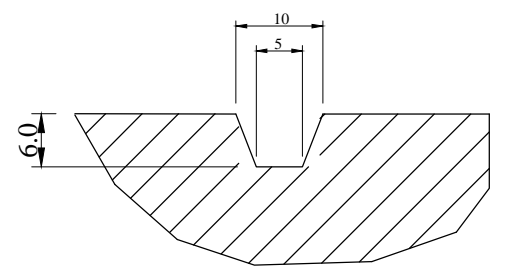

Lateral Grooves

Circumferential Grooves

# AVON Tyres Racing

Pattern Type

Universal Wet

Drawn:-  
08/04/04

Pattern No

M005

Drawn By:-  
NRU