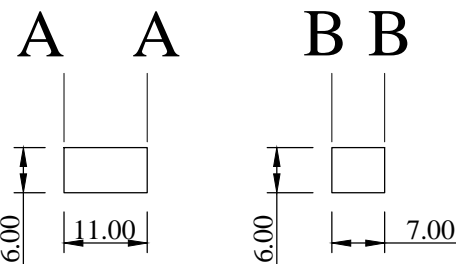

204.71

28.00

26.00

11.00

7.00

40

Suitable 7.5-8.5 Tread Width

Circumferentials 6mm Depth

Sipes 6mm Depth

Block inserts 3mm Depth

AVON Tyres Racing

Pattern Type

ACR 71 Type Wet.

Drawn:-
16/02/10

Pattern No

ACR710