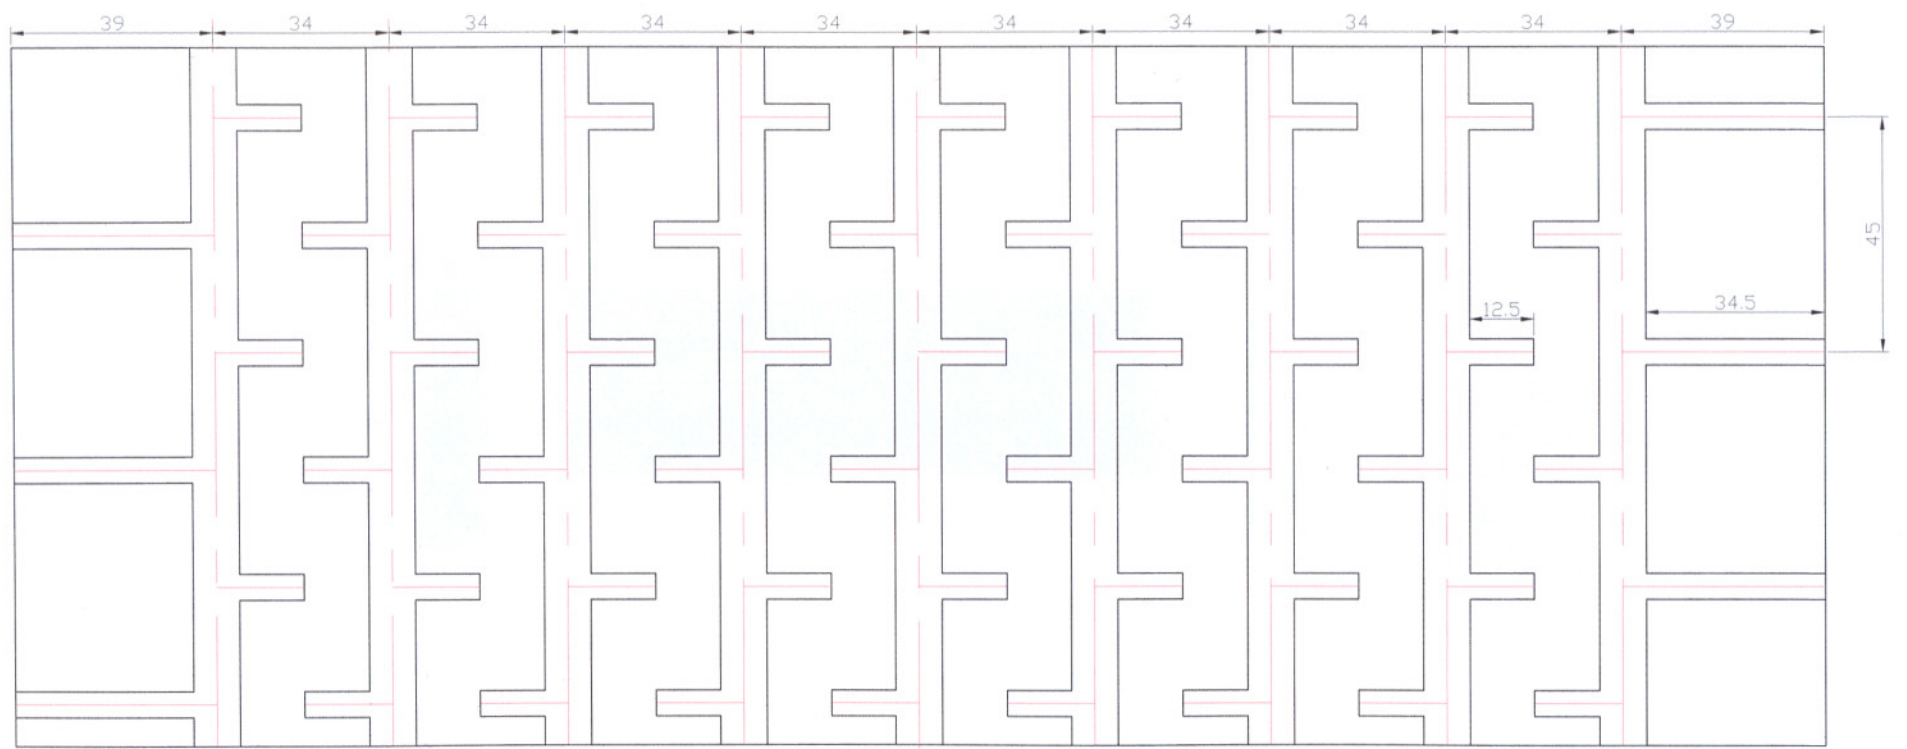

Circumfrenicals

Centre Line

Sipes

AVON Tyres Racing

Pattern Type

Standard Wet

Drawn:-
21/01/99

Pattern No

W010

Drawn By:-
NRU