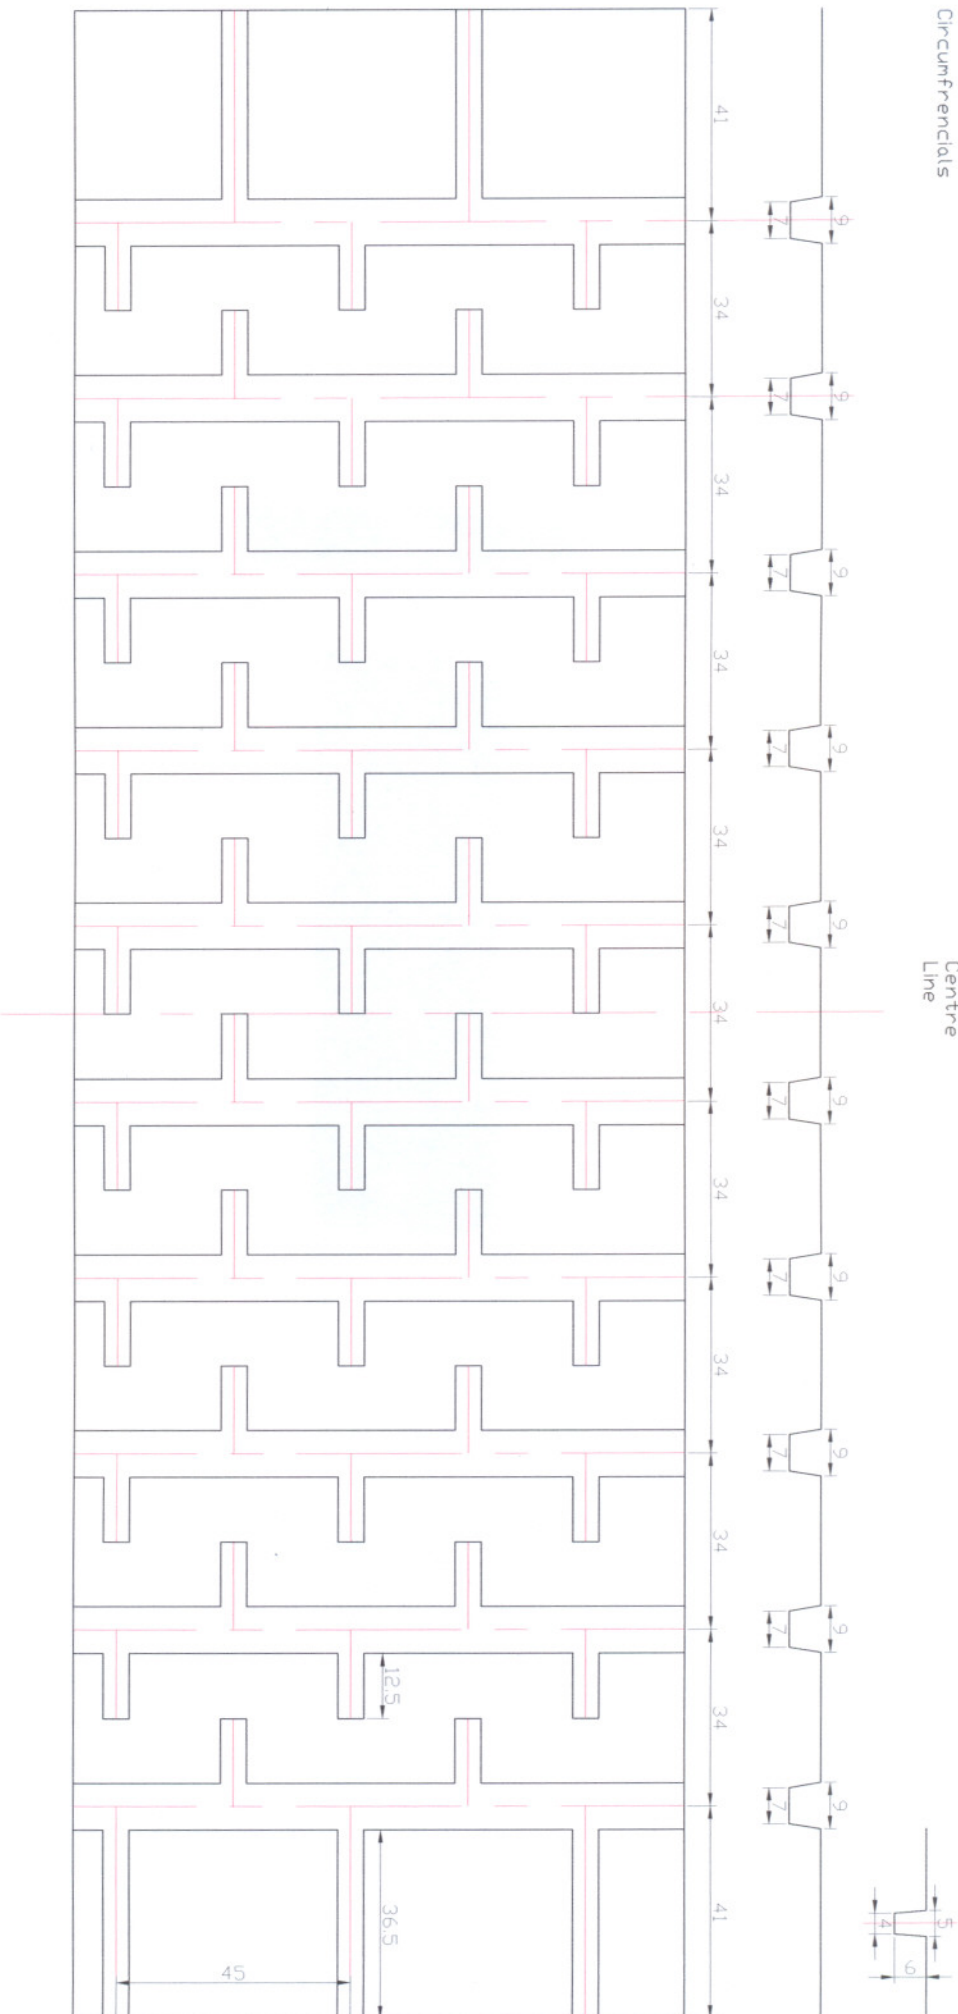

Circumferentials

Centre Line

Sipes

AVON Tyres Racing

Pattern Type	Standard Wet	Drawn By:- 21/01/99
Pattern No	W012	Drawn By:- NRJ