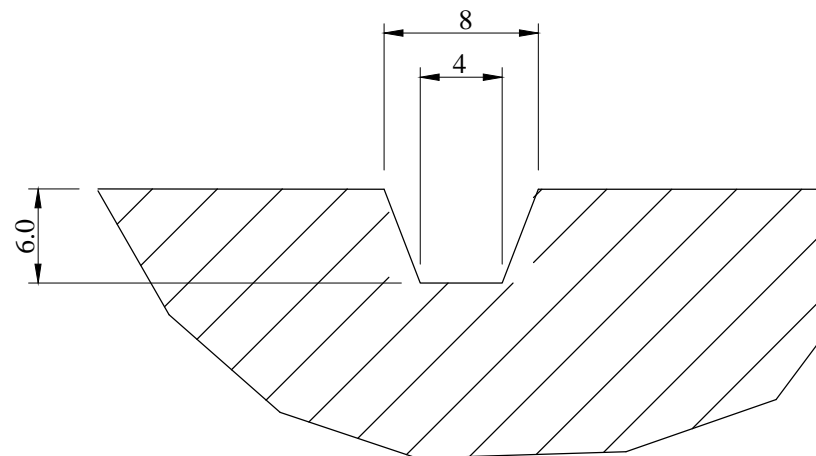

Lateral Grooves

Circumferential Grooves

Pattern Type

Universal Wet

Drawn:-  
13/09/10

Pattern No

M006

Drawn By:-  
JLH