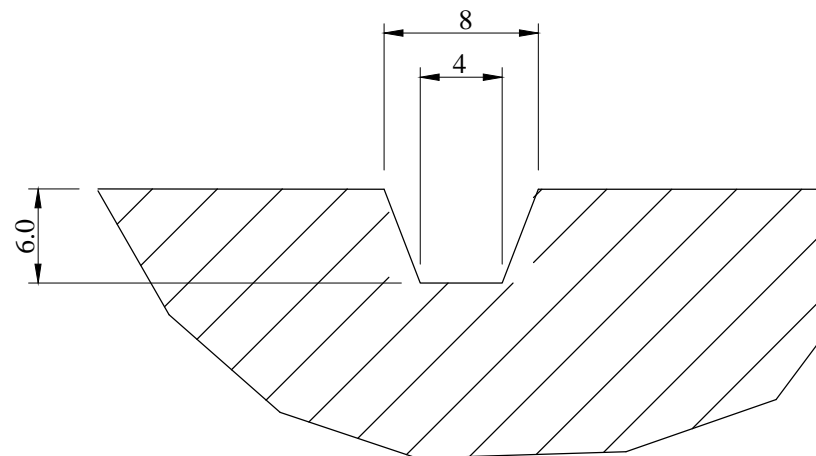

Lateral Grooves

Circumferential Grooves

AVON Tyres Racing

Pattern Type

Universal Wet

Drawn:-
06/04/04

Pattern No

M002