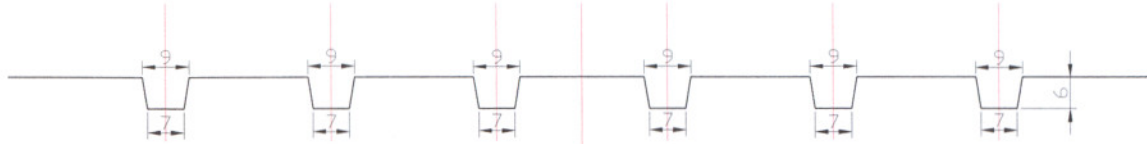

Sipes

Centre Line

Circunfrençials

45.00

AVON Tyres Racing

Pattern Type

Standard Wet

Drawn:-
21/01/99