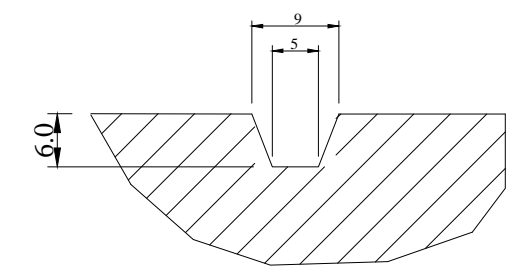

Lateral Grooves

Circumferential Grooves

285/680R18

Pattern Type	Universal Wet	Drawn:- 06/07/11
Pattern No	M014	Drawn By:- MJL