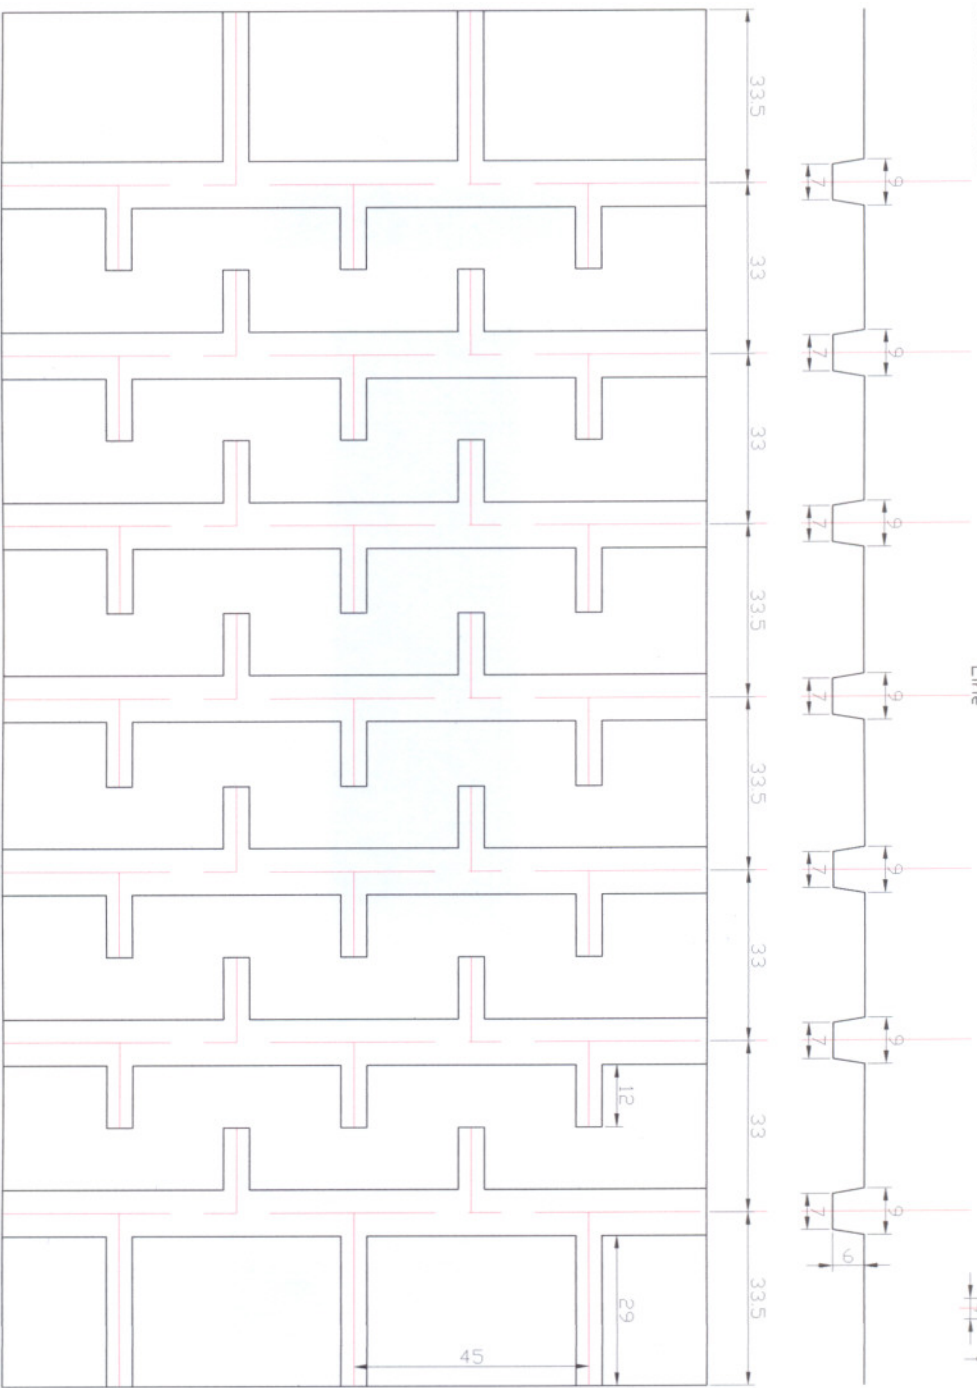

Sipes

Circumferentials

Centre Line

AVON Tyres Racing

Pattern Type	Standard Wet	Drawn By: NRU
Pattern No	W006	21/01/99