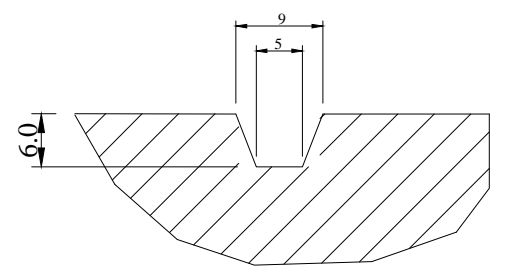

Lateral Grooves

Circumferential Grooves

270/650R18

Pattern Type	Universal Wet	Drawn:- 06/07/11
Pattern No	M013	Drawn By:- MJL