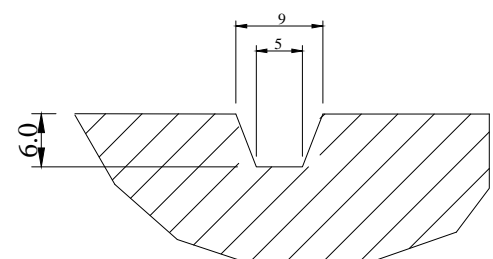

Lateral Grooves

Circumferential Grooves

300/650R18

Pattern Type

Universal Wet

Drawn:-
08/07/11

Pattern No

M015