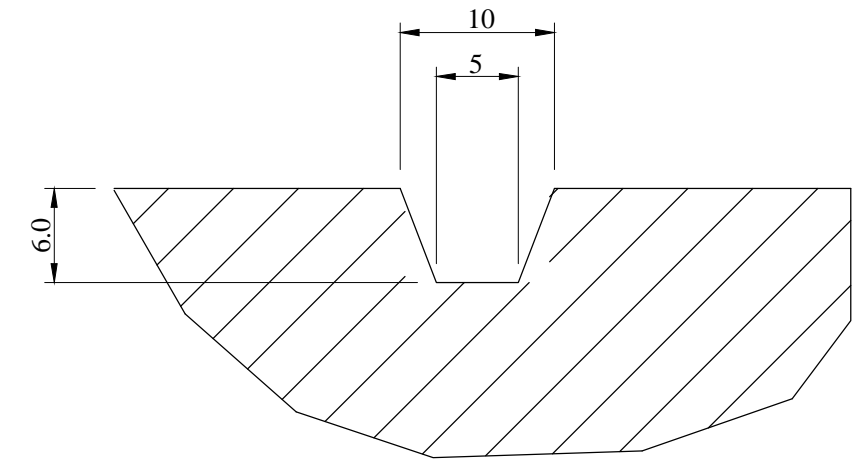

Lateral Grooves

Circumferential Grooves

Pattern Type

Universal Wet

Drawn:-
07/09/10

Pattern No

M009

Drawn By:-
JLH